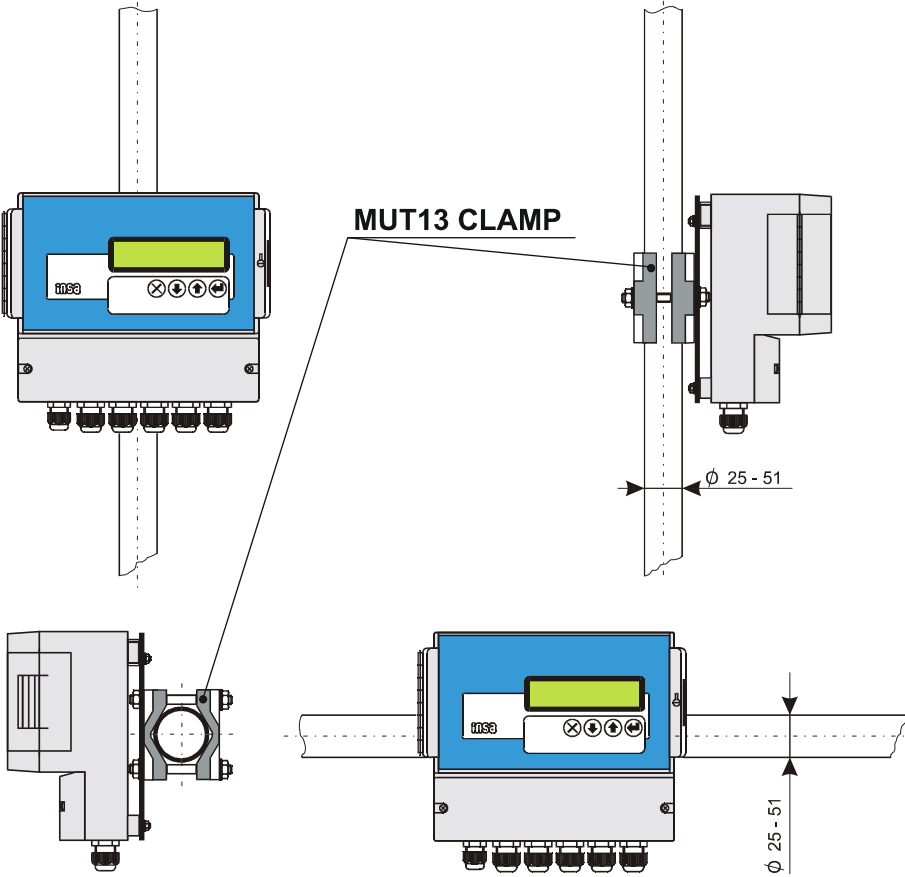

Dimensions in mm

MUT 13 Clamp