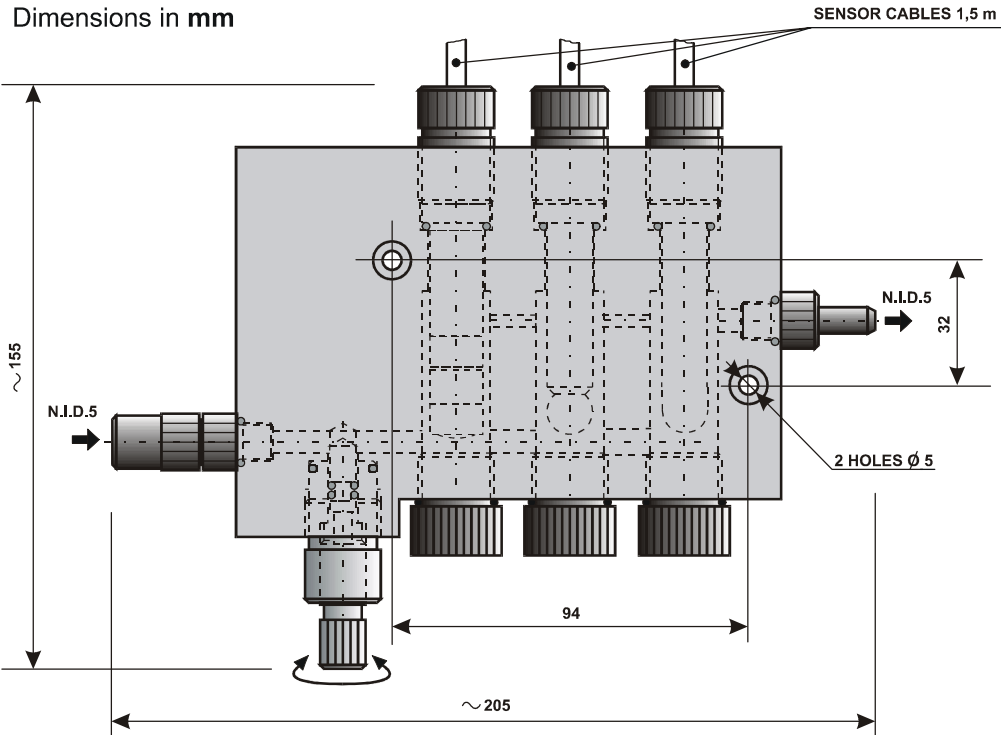

Dimensions in mm

PB 43V Flow – through Unit