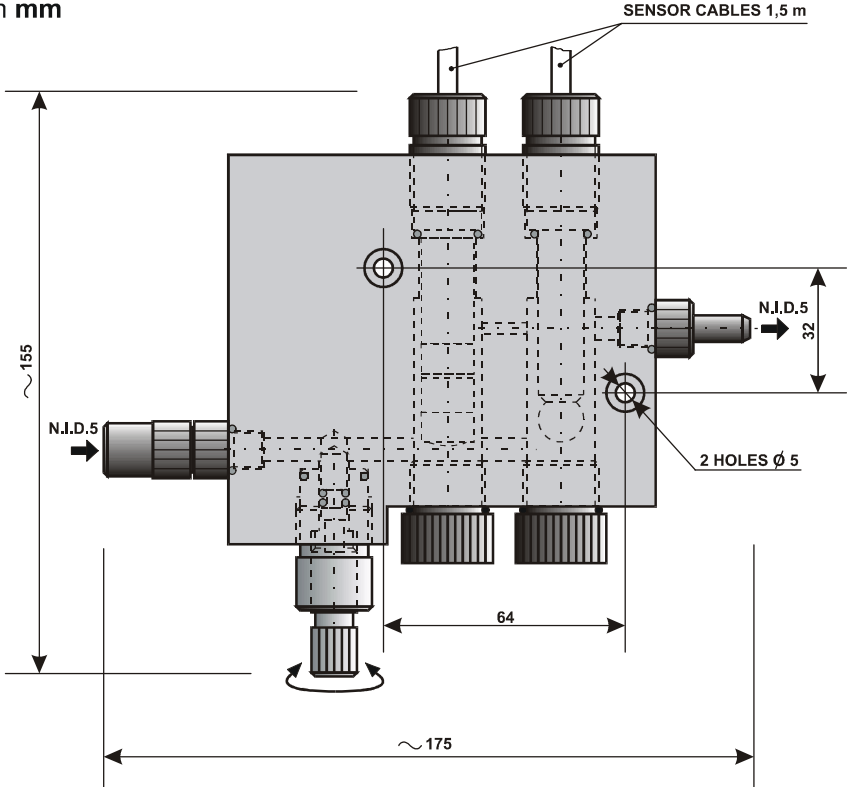

Dimensions in mm

PB 42V – Flow – through Unit