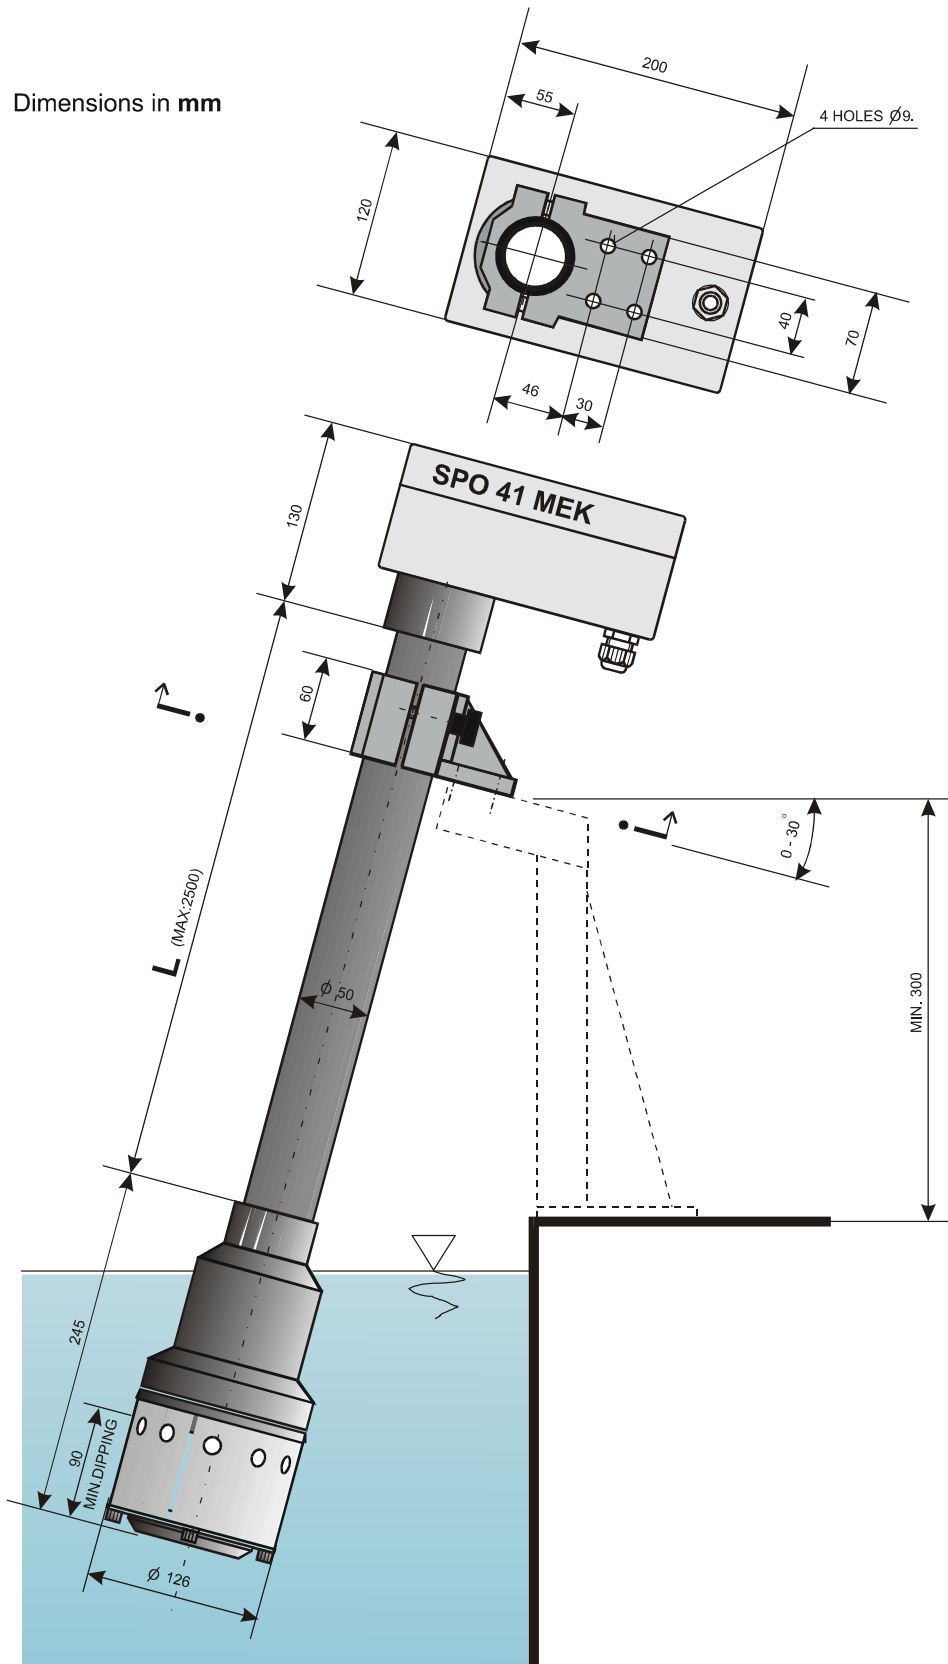

Dimensions in mm

SPO 41MEK Submersible probe