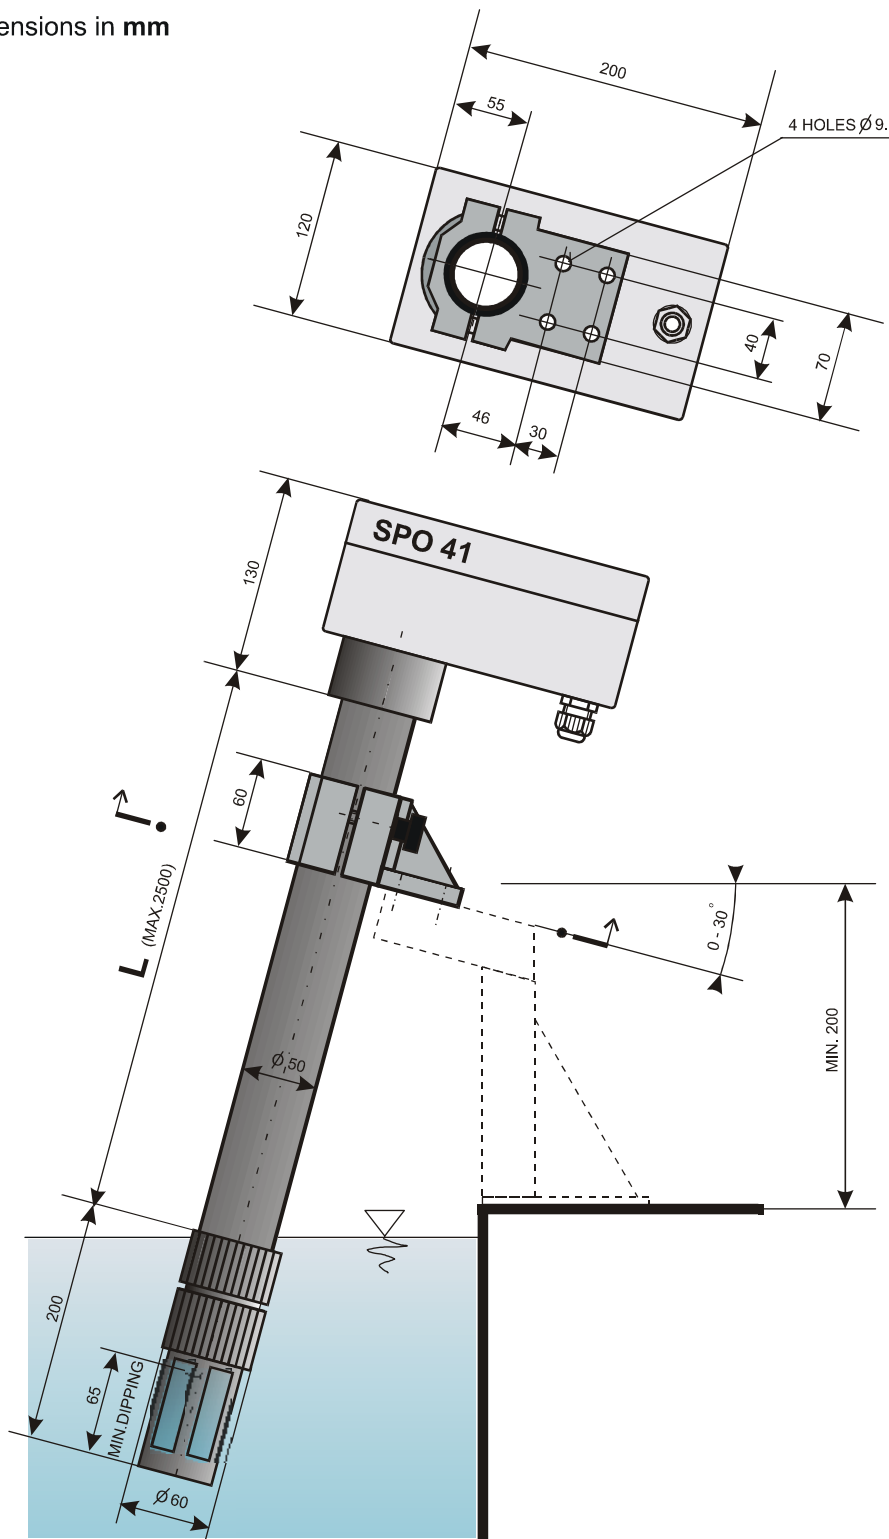

Dimensions in mm

SPO 41 Submersible Probe